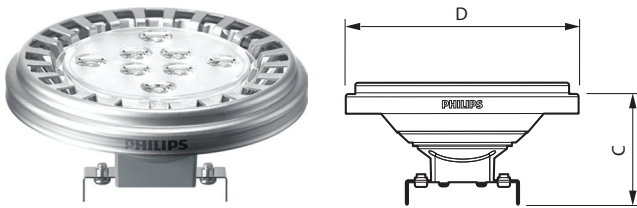

MASTER LEDspot AR111 Dimmable

Delivering a warm, halogen-like accent beam, MASTER LEDspot LV AR111 is an ideal retrofit solution for spot and general lighting applications in the hospitality and retail industry. It is particularly suitable for general lighting and creative accent lighting applications in shops, restaurants, hotels, and museums. Direct retrofit to existing halogen transformers.

| Product ID | Overall Length Diameter | |
|------------|-------------------------|--------|
| | C max. | D max. |
| 15W | 56 | 111 |

Dimensions in mm

MASTER LEDspot AR111 - Non Dimmable

| Shortcode | Wattage (W) | Cap Base | Voltage (V) | Luminous Intensity (cd) | Lumen Output (lm) | Average Lifetime (hrs) | Colour Temp (K) | Beam Angle ° | Min Order Qty | Carton Qty |
|-----------------|-------------|----------|-------------|-------------------------|-------------------|------------------------|-----------------|--------------|---------------|------------|
| 15WDAR11183024D | 15 | G53 | 12 | 4950 | 840 | 40000 | 3000 | 24 | 6 | 6 |
| 15WDAR11183040D | 15 | G53 | 12 | 1700 | 800 | 40000 | 3000 | 40 | 1 | 6 |